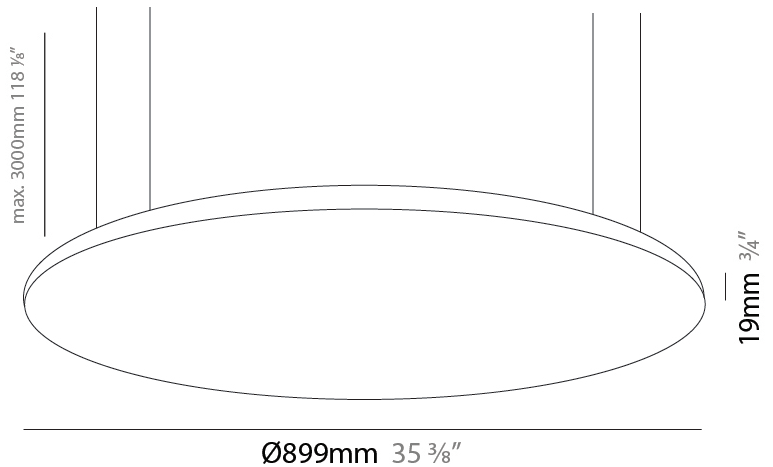

INFINITE ROUND SUSPENSION

A51060- -

base number   Color   Finish
Temperature   Options

1. To build a product code in our configurator select the specify button on the base model # product page
2. To build a manual product code on this datasheet choose from the options listed below in blue font and add the suffix to the base model #

GENERAL

Series: Infinite Round
Partner: Ivela
Division: Architectural
Installation: Suspension
Product Type: Panels
Mounting Location: Ceiling
Light Distribution: Direct

PHYSICAL

Shape: Round
Diameter (mm): 1216
Diameter (in): 47 7/8
Height (mm): 19
Height (in): 3/4
Max. Overall Height (mm): 2500
Max. Overall Height (in): 98 7/16
Diffuser: Opal Polycarbonate
Fixture Finish: WHI / BLK / GLD
Fixture Material: Aluminum

ELECTRICAL

Lamp Type: LED
Input Wattage (W): 78
Dimming: Tri-Mode (Non-Dimming and Phase Dimming (120Vac only) and 0-10V Dimming)
Driver Included: No
Driver Location: Remote
Driver Type: Constant Voltage - Universal
Driver Class: Class 2
Housing: ENCP 5 (ERP) ENCP 8 (SC Power)
Input Voltage (V): 120 - 277
Output Voltage (V): 24

LED

Color Temperature (°K): 2700 / 3000 / 3500 / 4000
Max. Delivered Lumen (lm): 4560 / 4750 / 4891 / 5035
Nominal Lumen (lm): 9120 / 9500 / 9783 / 10070
CRI: >93 CRI
Lamp Life (hrs): 50000

OPTICAL

RATINGS AND CERTIFICATIONS

Certified By: Certified for North American Standards
IP rating: IP20