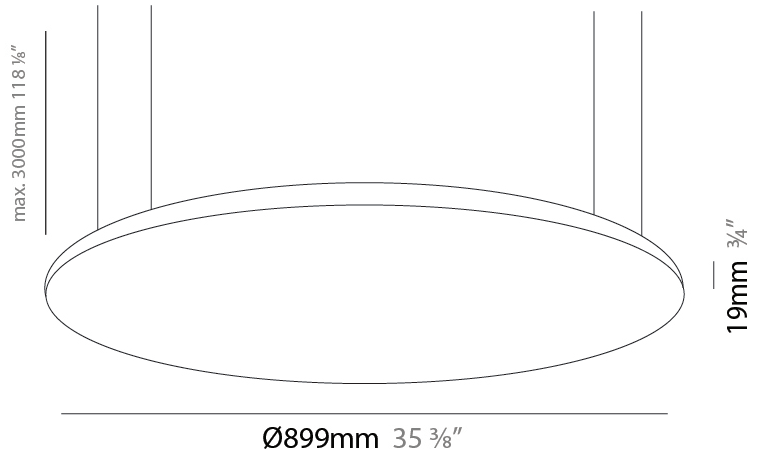

INFINITE ROUND SUSPENSION

A51059- -

base number
Color   Temperature   Finish   Options

1. To build a product code in our configurator select the specify button on the base model # product page
2. To build a manual product code on this datasheet choose from the options listed below in blue font and add the suffix to the base model #

GENERAL

Series: Infinite Round
Partner: Ivela
Division: Architectural
Installation: Suspension
Product Type: Panels
Mounting Location: Ceiling
Light Distribution: Direct

PHYSICAL

Shape: Round
Diameter (mm): 899
Diameter (in): 35 ³/₈
Height (mm): 19
Height (in): 3/4
Max. Overall Height (mm): 2500
Max. Overall Height (in): 98 ⁷/₁₆
Diffuser: Opal Polycarbonate
Fixture Finish: WHI / BLK / GLD
Fixture Material: Aluminum

ELECTRICAL

Lamp Type: LED
Input Wattage (W): 56
Dimming: Tri-Mode (Non-Dimming and Phase Dimming (120Vac only) and 0-10V Dimming)
Driver Included: No
Driver Location: Remote
Driver Type: Constant Voltage - Universal
Driver Class: Class 2
Housing: ENCP 5 (ERP) ENCP 8 (SC Power)
Input Voltage (V): 120 - 277
Output Voltage (V): 24

LED

Color Temperature (°K): 2700 / 3000 / 3500 / 4000
Max. Delivered Lumen (lm): 3360 / 3500 / 3604 / 3710
Nominal Lumen (lm): 6720 / 7000 / 7208 / 7420
CRI: >93 CRI
Lamp Life (hrs): 50000

OPTICAL

RATINGS AND CERTIFICATIONS

Certified By: Certified for North American Standards
IP rating: IP20